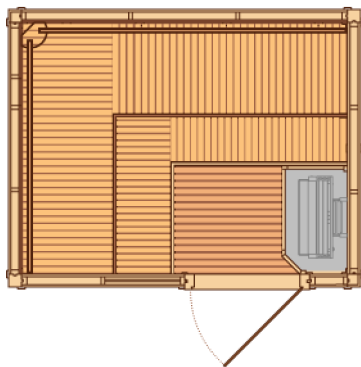

Contact us and order the new exhilarating sauna room now.